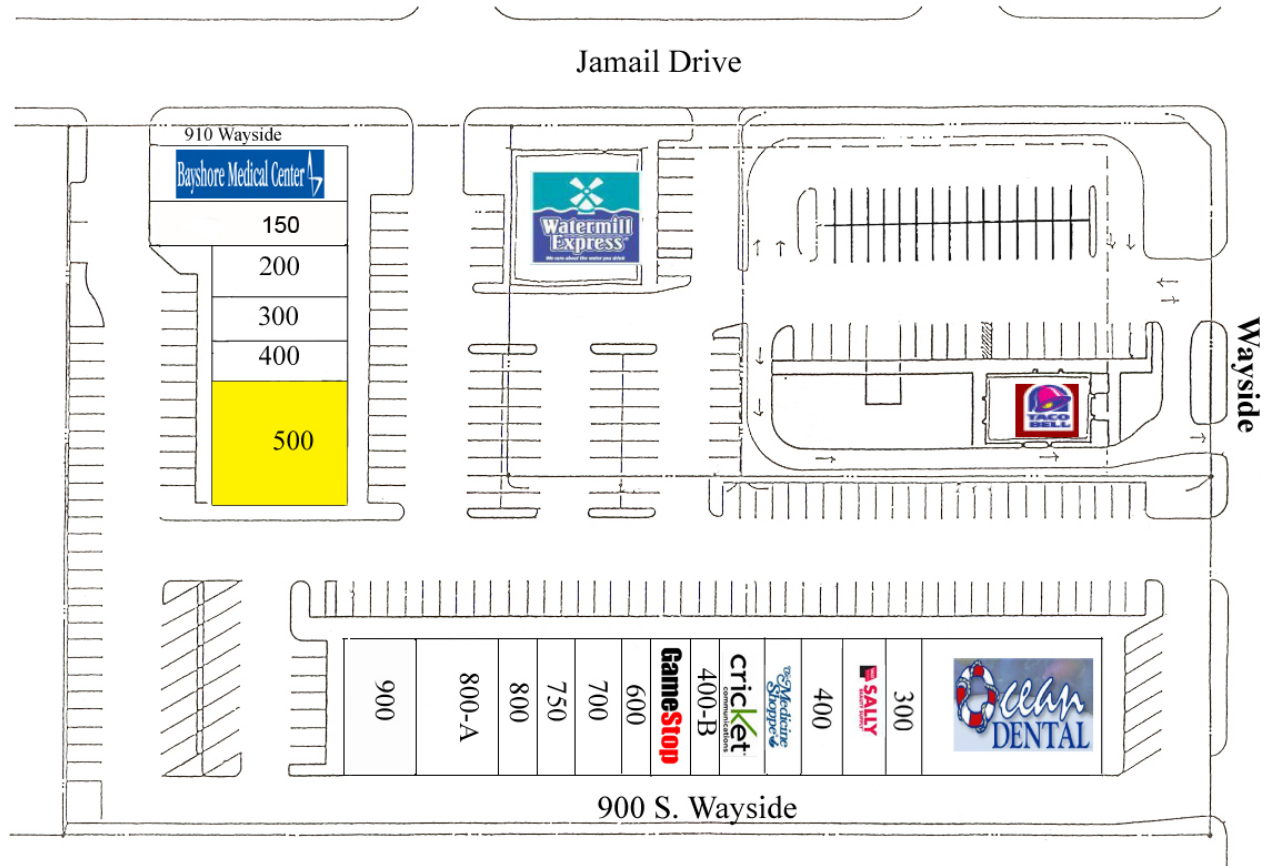

WAYSIDE SHOPPING CENTER

900-910 S. WAYSIDE DRIVE @ JAMAIL DR. • HOUSTON, TEXAS

UNITED EQUITIES, INC.

4545 BISSONNET, SUITE 100, BELLAIRE, TEXAS 77401
 WWW.UNITEDEQUITIES.COM * PHONE: 713 772 6262 * FAX 713 981 4035